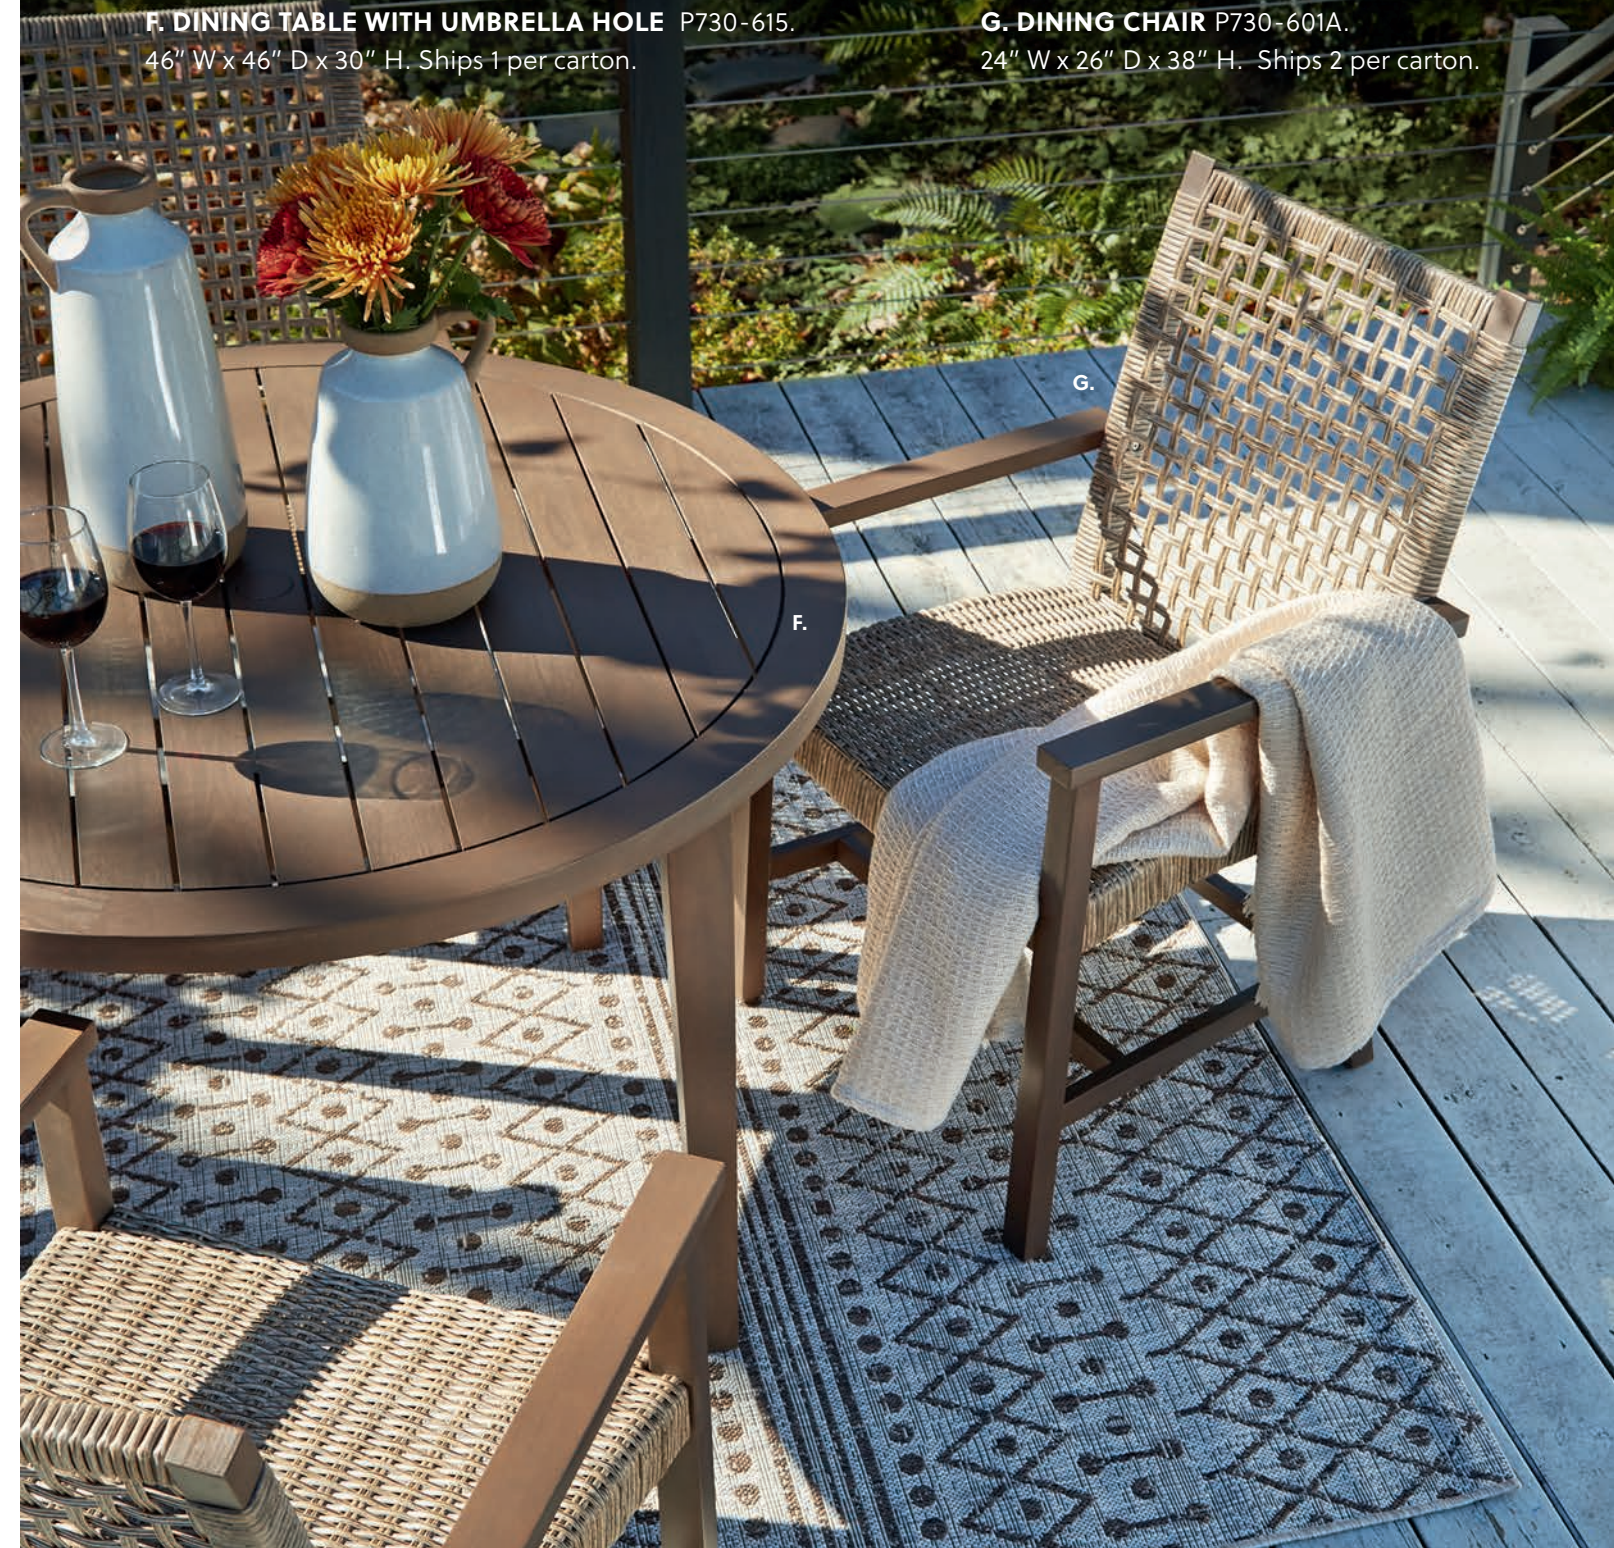

GERMALIA DINING SET

Dream weaver. Round out your indoor or outdoor living space with the naturally beautiful look of wood and wicker. This dining set will serve up seasons of worry-free dining in your sunroom, on your back deck or sitting pretty poolside. The chair's open-weave design is made from woven resin and eucalyptus wood, for the perfect merger of high fashion and lasting durability. The table is crafted with durable eucalyptus, and the option of adding an umbrella lets you throw some shade in your outdoor living space. Assembly required.

F. DINING TABLE WITH UMBRELLA HOLE P730-615.
46" W x 46" D x 30" H. Ships 1 per carton.

G. DINING CHAIR P730-601A.
24" W x 26" D x 38" H. Ships 2 per carton.