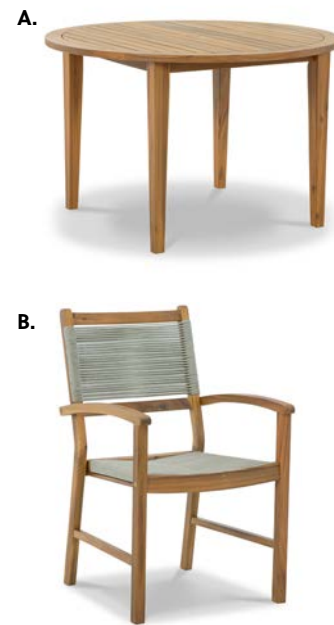

JANIYAH COLLECTION

There's no need to be stuck inside when the weather is perfect. Enjoy an alfresco gathering with a choice between cushioned or rope dining chairs. Made of solid wood acacia, choose between a round dining table and a rectangular dining table. Cushions are covered in our high-performance Nuvella® fabric. Assembly required.

A. ROUND DINING TABLE P407-615.
46" W x 46" D x 29" H. Umbrella hole included. Ships 1 per carton.

B. ROPE DINING ARM CHAIR P407-602A.
25" W x 22" D x 36" H. Ships 2 per carton.

C. RECTANGULAR DINING TABLE P407-625.
59" W x 32" D x 30" H. Umbrella hole included. Ships 1 per carton.

D. CUSHIONED DINING ARM CHAIR P407-601A.
25" W x 22" D x 36" H. Ships 2 per carton.

E. BENCH P407-600.
47" W x 16" D x 17" H. Ships 1 per carton.