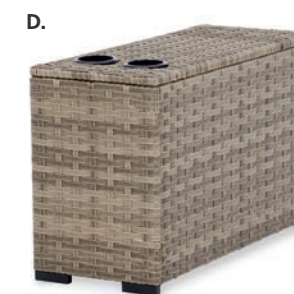

E. CORNER CHAIR

P458-877. 34" W x 34" D x 34" H. Includes 4 throw pillows. Ships 2 per carton.