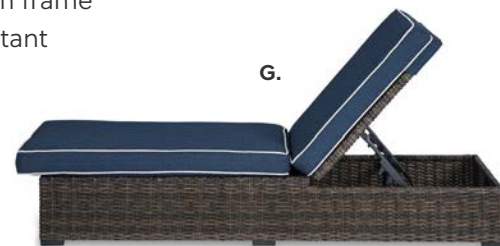

GRASSON LANE COLLECTION

Style. Comfort. Quality. Value. The Grasson Lane collection really goes to town, giving you the total package for outstanding outdoor living. Crafted to withstand the elements, this outdoor collection's resin wicker woven on a rust-proof aluminum frame ensures carefree living, while the plush cushion covered in fade-resistant Nuvela® fabric provides stylish appeal. Comfy and casual, it's perfect for use inside or out. Assembly required on all except chaise and ottoman. Tables have aluminum tops. Loveseat and sofa include 2 throw pillows.